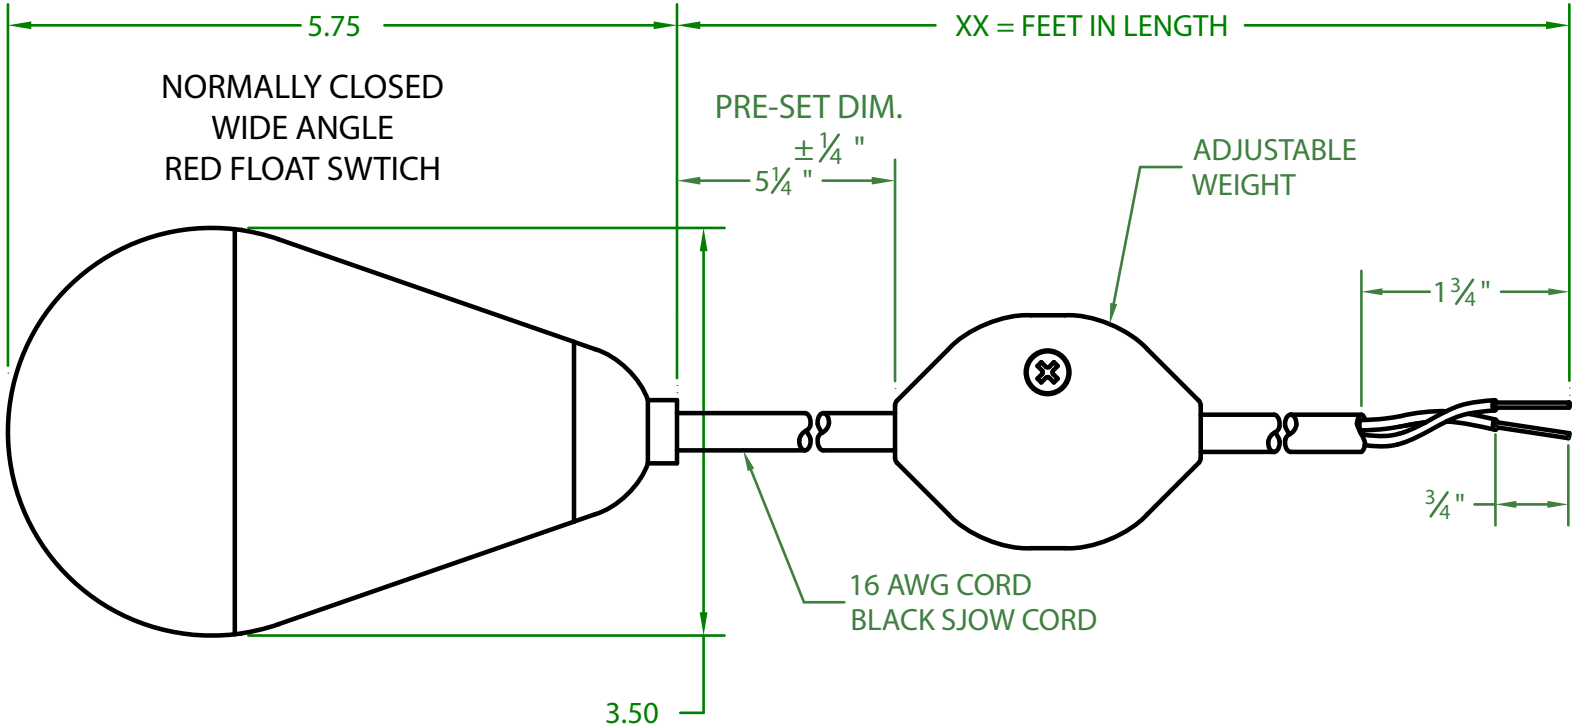

## JER2CWXX00 W

MERCURY FLOAT

OPERATING ANGLE: CONTACTS OPEN @ 45° ABOVE HORIZONTAL.  
CONTACTS CLOSE @ 45° BELOW HORIZONTAL.

ELECTRICAL RATINGS: 13 AMPS @ 120 VAC  
6 AMPS @ 240 VAC

FLOAT MATERIAL: A.B.S.